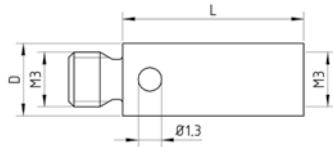

STYLI M3

Extension: steel
stainless steel

Part No.	S	L	ML	ML1	D	DS	DS1	Mass
K651156		10			4			0.76
K651157		20			4			1.58
K651158		30			4			2.63
K651159		35			4			3.16
K651160		40			4			3.47
K651161		50			4			4.44

Extension: ceramic
end pieces: stainless steel
stem: ceramic

Part No.	S	L	ML	ML1	D	DS	DS1	Mass
K651162		50			4			2.78

Unit: mm Mass: g